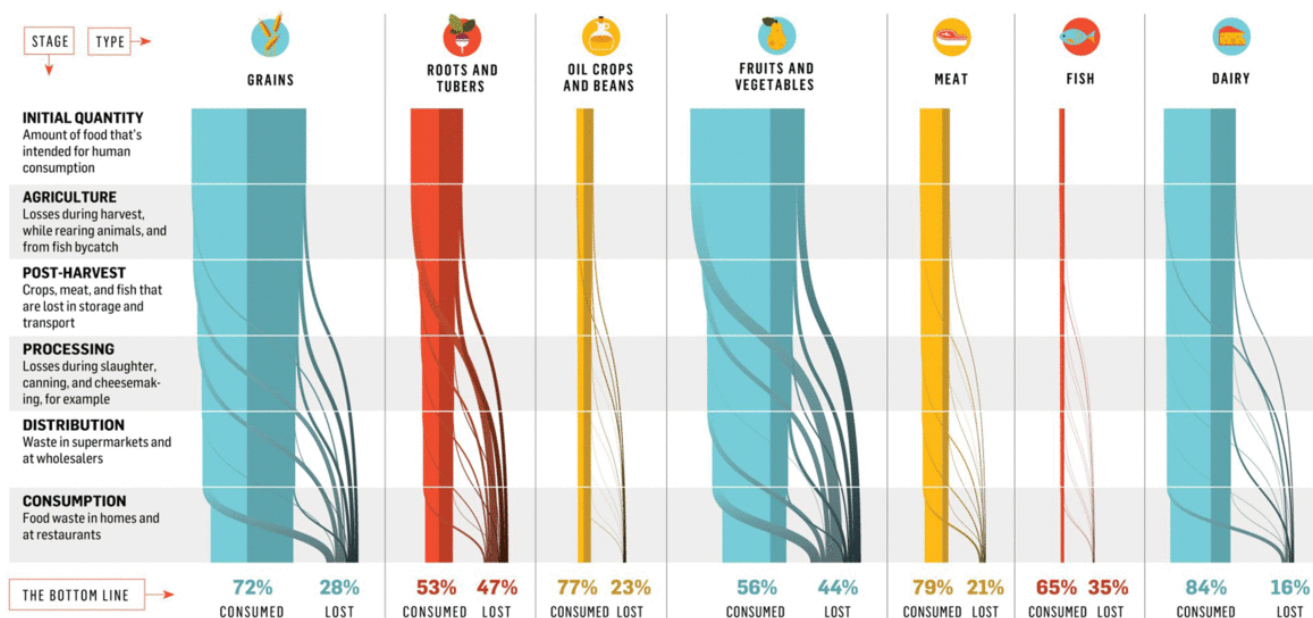

Infographic: Just How Much Food is Going Straight to the Trash?

Business Insider

Food waste, by production stage and food type.

Read: [This Incredible Graphic Shows How Much Of Our Food Supply Goes Straight Into the Trash](#) [1]

Source URL (retrieved on 01/30/2015 - 5:28pm):

<http://www.foodmanufacturing.com/news/2014/08/infographic-just-how-much-food-going-straight-trash>

Links:

[1] <http://www.businessinsider.com/international-food-supply-goes-is-trash-2014-8>