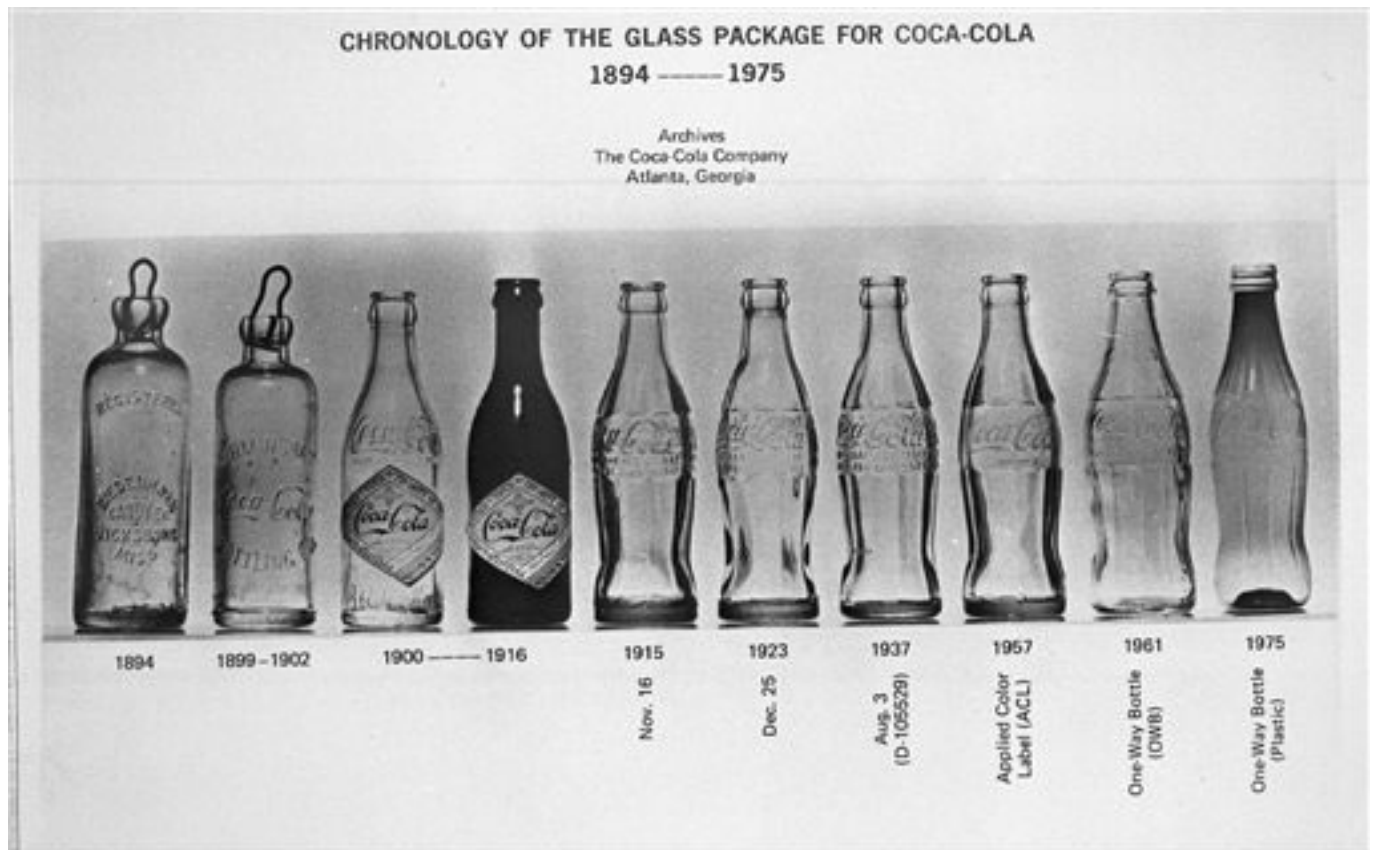

## Photo of the Day: Kicking the Can

(AP) — In this Tuesday, April 23, 1985, file photo, provided by the Atlanta based Coca-Cola Co. the history of shapes of the soft drink's bottles is displayed.

Soda cans and bottles may start to feel a bit quaint in coming years as Coca-Cola says it will soon let people make its drinks at home with a beverage machine being that's developed by Green Mountain Coffee Roasters. **(AP Photo/Coca Cola)**